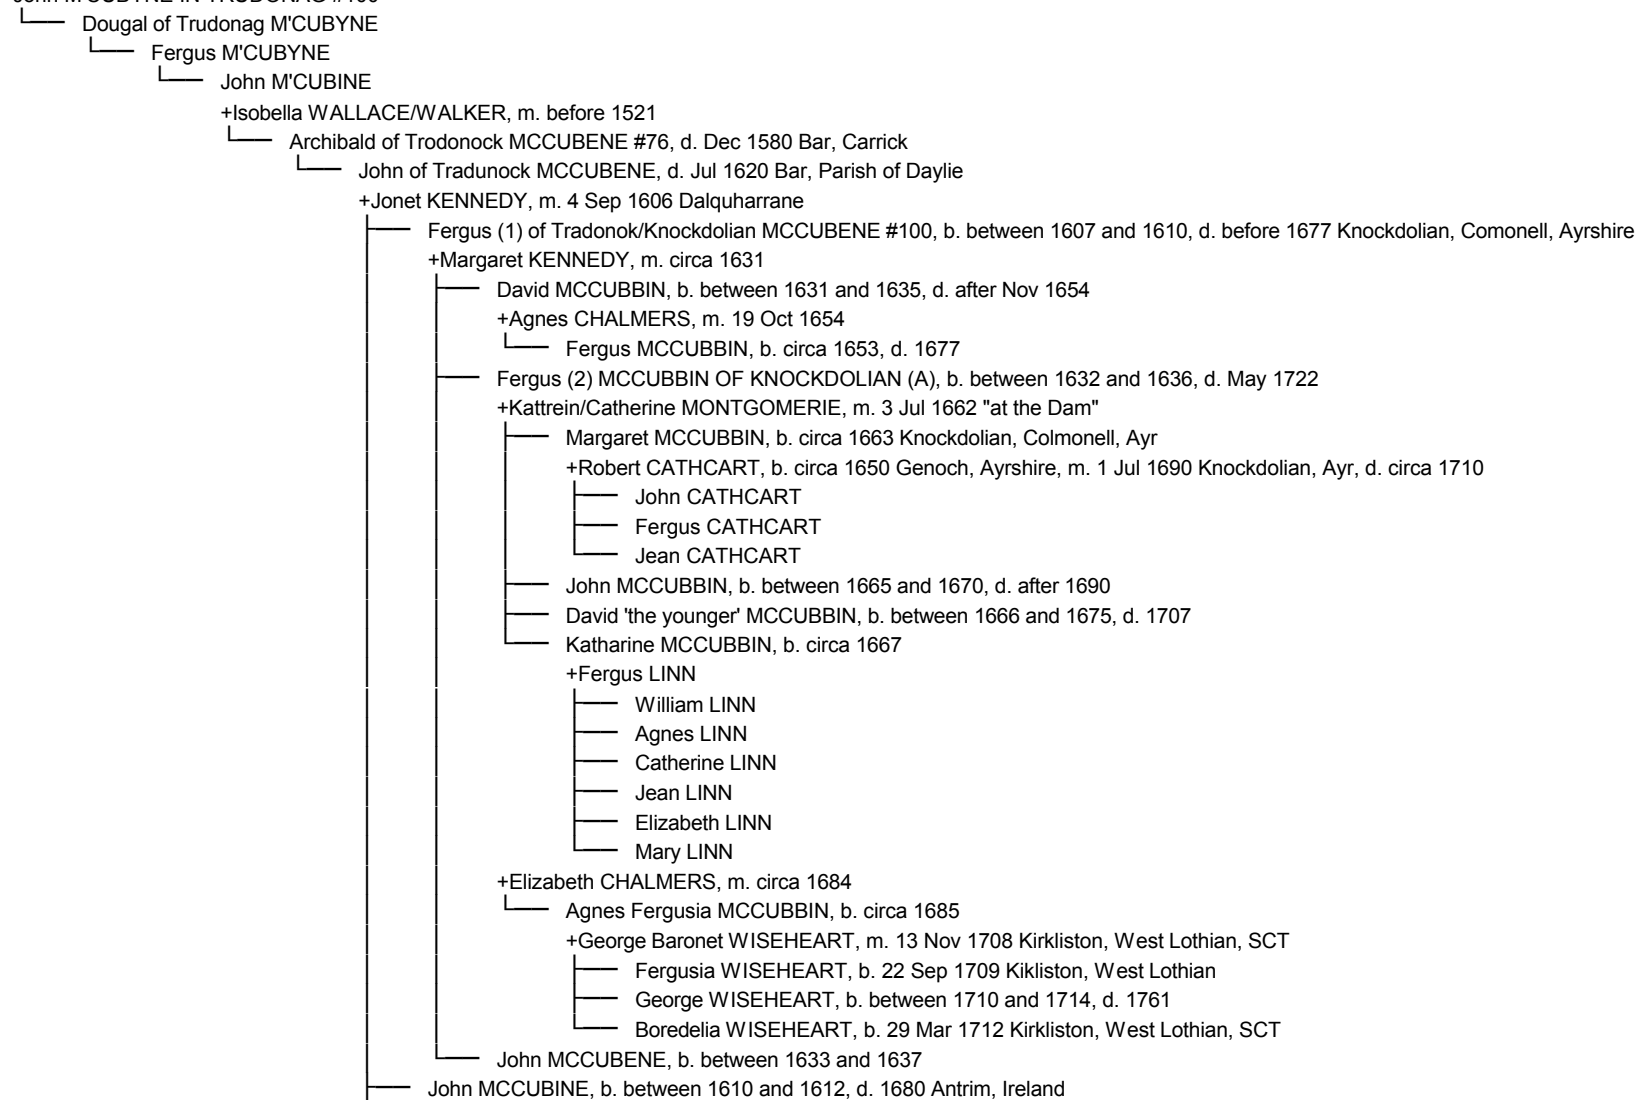

## #100 John M'Cubyne 'McCubbin' in Trudonag 'Tradunnock' Descendancy Chart

## John M'CUBYNE IN TRUDONAG #100

---

+Ann (WIFE 1) MOWAT  
├── Agnes MCCUBINE  
│ ├── +Matthew BAIRD  
│ ├── +William CHALMERS, m. 21 Jul 1666  
│ │ └── William CHALMERS  
│ └── Janet 'Jonet' MCCUBINE  
│ ├── +Walter KENNEDY, m. 19 Aug 1671  
└── +Jonnet (WIFE 2) FERGUSON, d. living in 1692  
 ├── Katherine MCCUBINE, d. 4 Jun 1698 Colmonell  
 ├── Ana MCCUBINE, d. after 1698  
 └── +Charles LOUGANE, m. 1694  
├── Margaret MCCUBENE, b. circa 1615  
├── +Gilbert KENNEDY, m. circa 1635  
└── Ann/Agnes MCCUBENE, b. before 1620, d. before 1687  
 ├── +Anthony SHAW, b. circa 1615, m. between 1652 and 1658, d. before 1687  
 │ ├── Fergus SHAW, b. between 1652 and 1660  
 │ └── Margaret SHAW, b. between 1654 and 1660